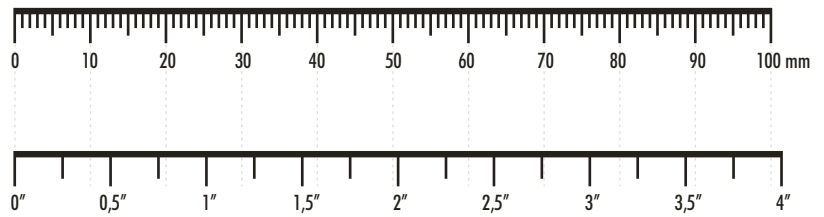

Paintbrush sizes - inches / millimeters